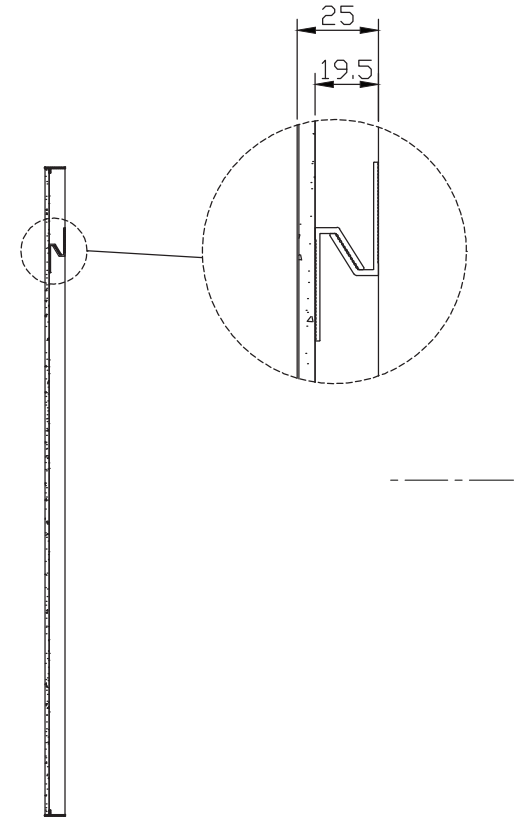

Round Non-illuminated Mirror - 800mm

SE00123, SE00124

Front View

Back View

Right Side View