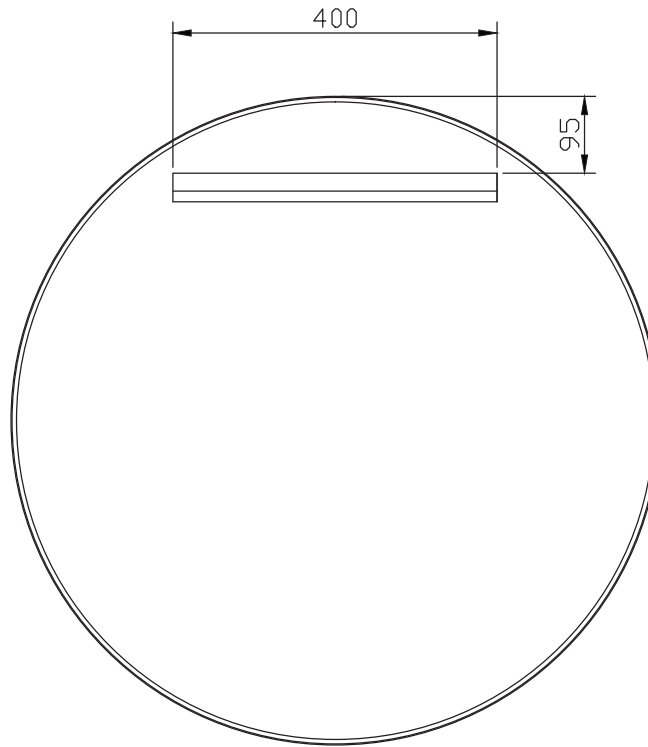

Round Non-illuminated Mirror - 800mm

SE00123, SE00124

Front View

Back View

Right Side View