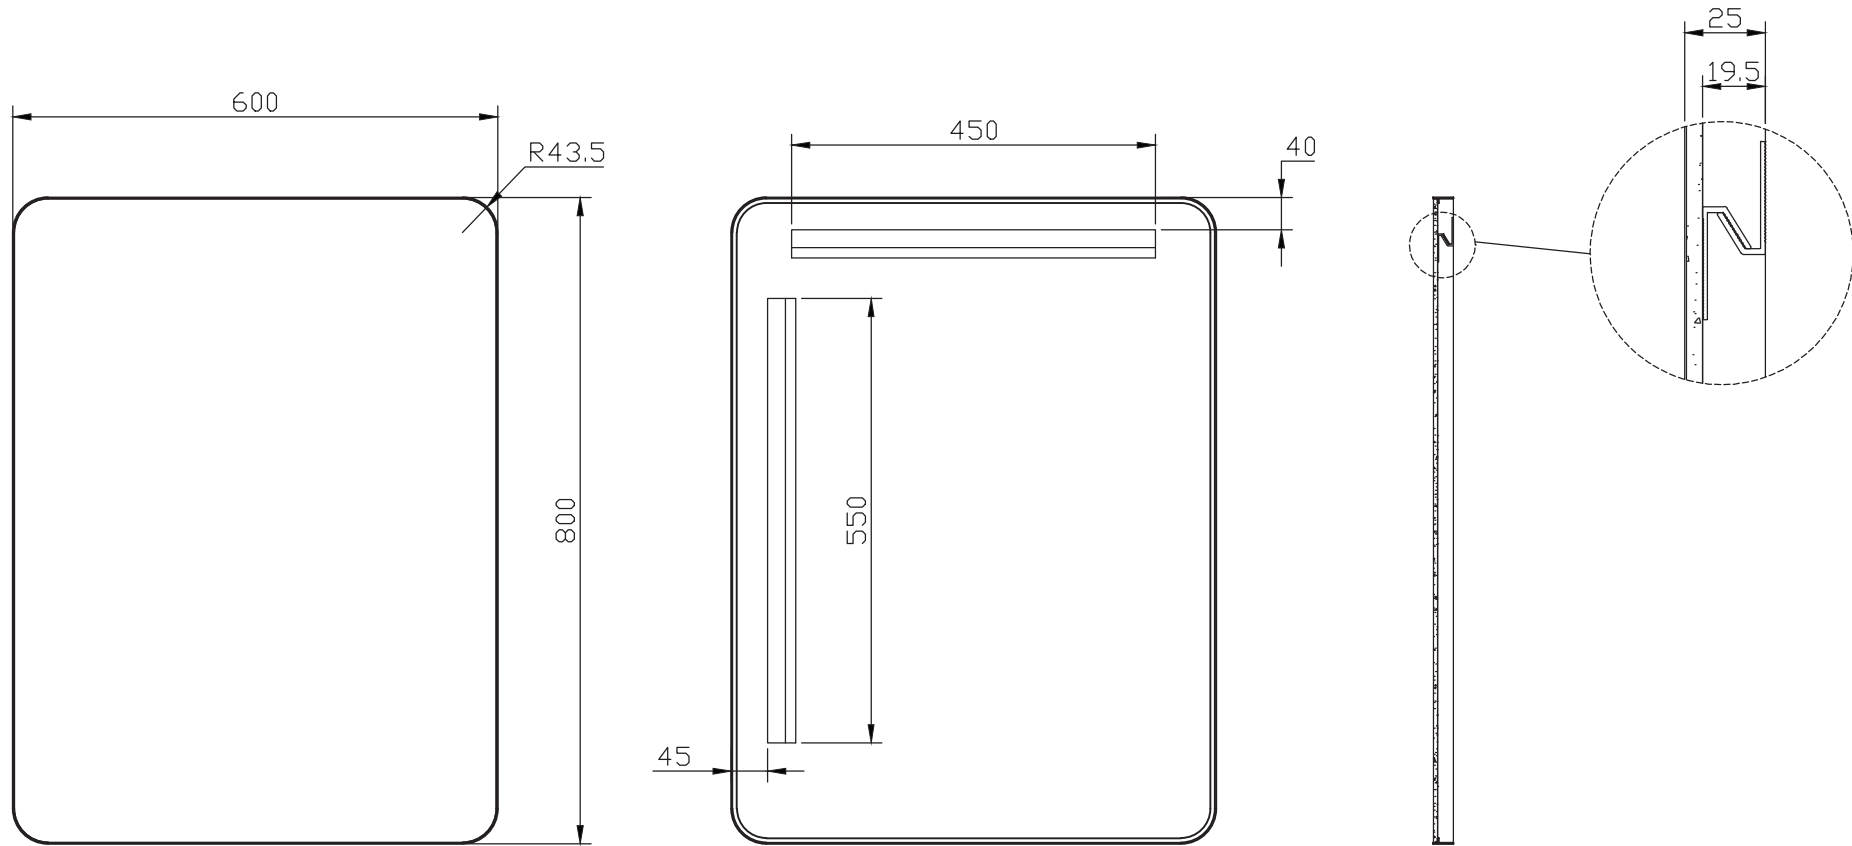

# Rectangle Non-illuminated Mirror – 600mm x 800mm

SE00127, SE00130

Front View

Back View

Right Side View