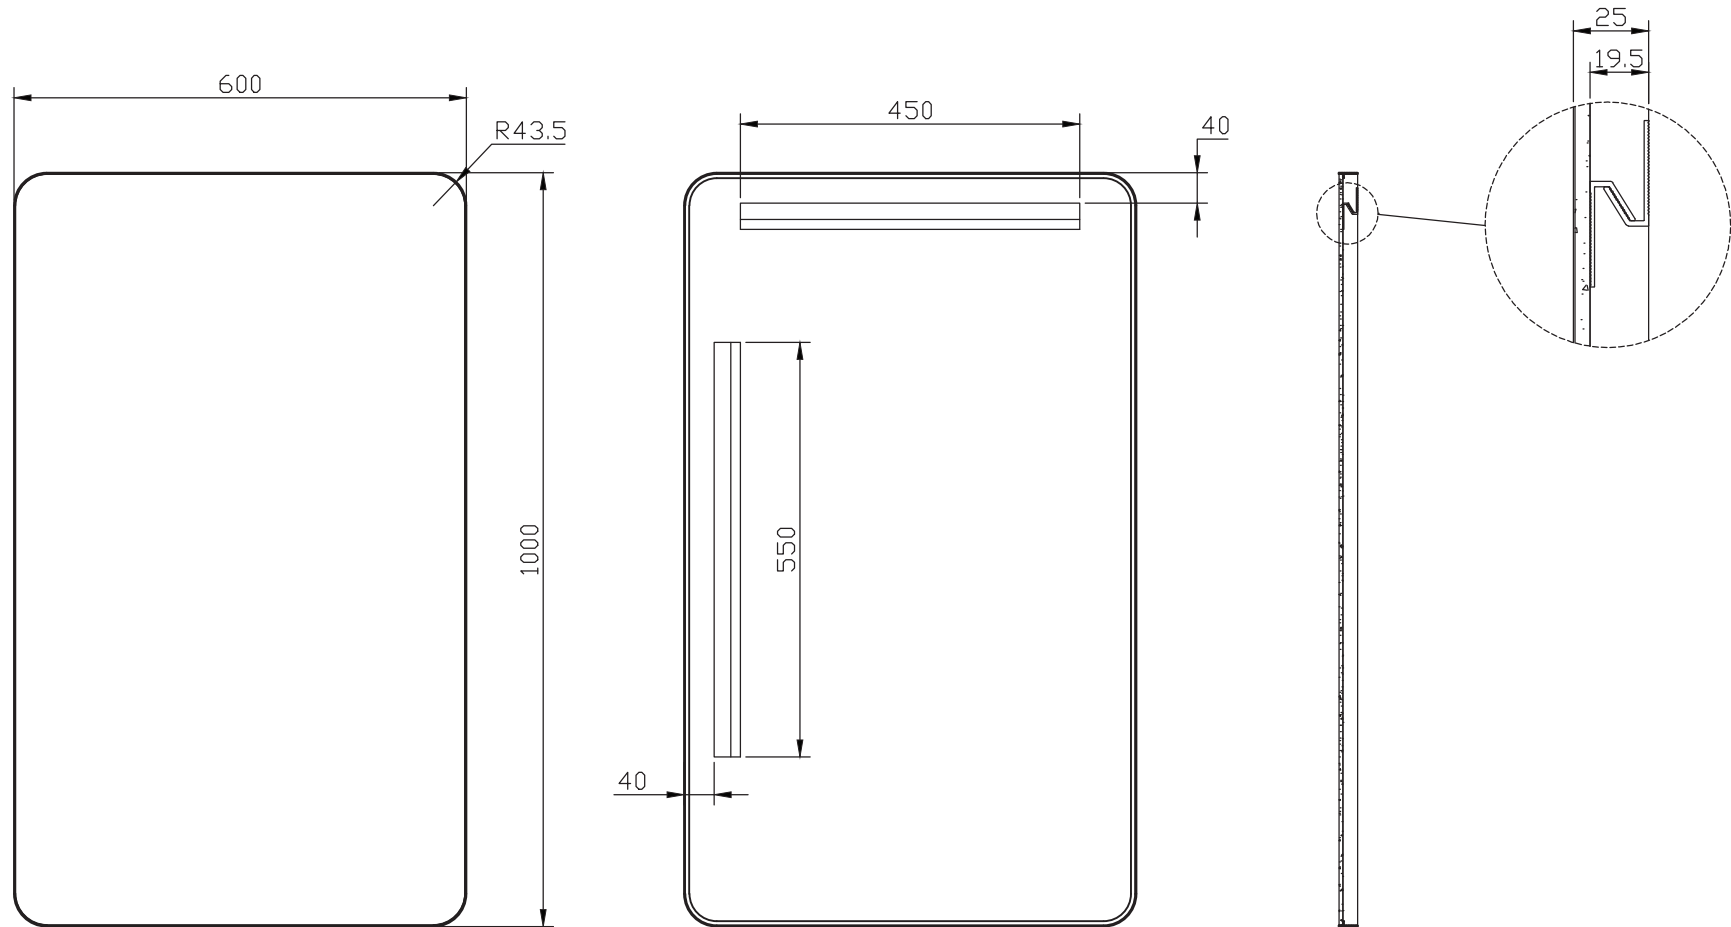

Rectangle Non-illuminated Mirror - 1000mm x 600mm

SE00126, SE00129

Front View

Back View

Right Side View