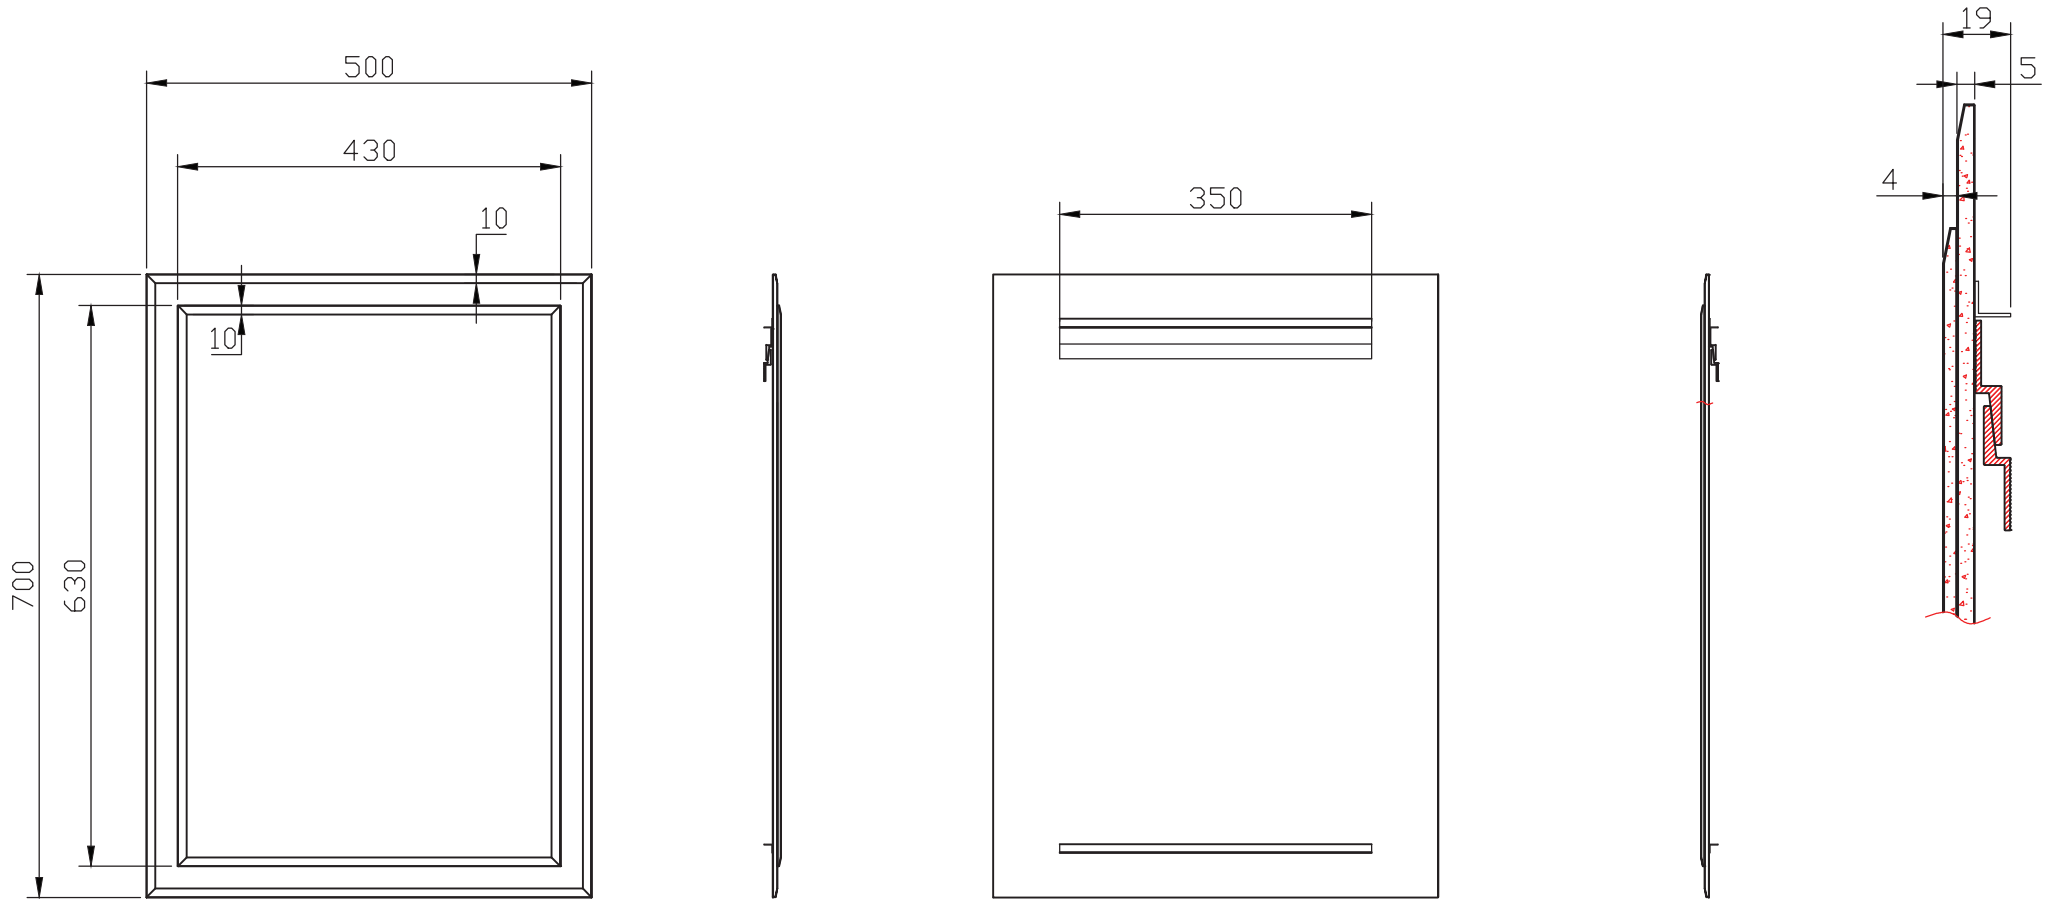

# Bevelled Edge Non-illuminated Mirror - 500mm x 700mm SE00117

Front View

Left View

Back View

Right Side View