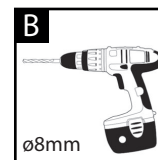

x1

x4

x4

1

2

ø8mm

3

4

5

Diffused Illuminated LED Mirror 500x390

6

7

Operation
Opération
Delovanje

Diffused Illuminated LED Mirror

500x390

Product Wattage Produit en Watts Moč izdelka Produktleistung Potenza del prodotto	30W
---	------------