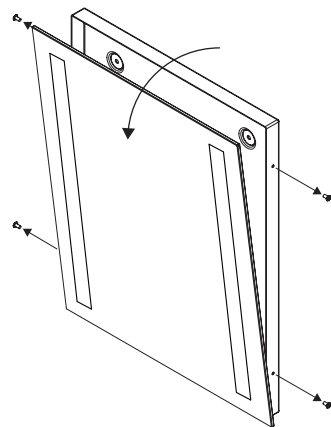

Diffused Illuminated LED Mirror

500x390

Included / Inclus /Vključeno

x1

x4

x4

1

2

ø8mm

3

4

5