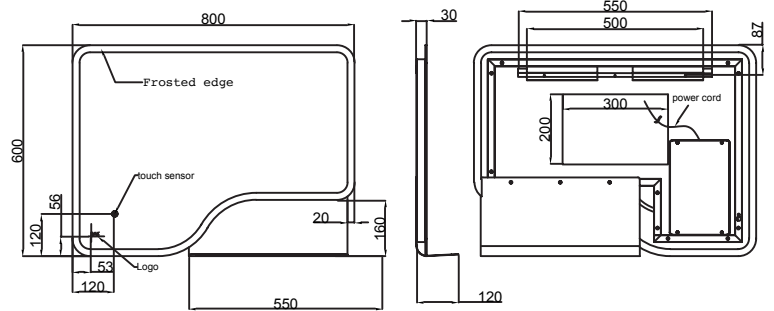

# RAK-ORNATE

Mirror

**RAK**  
CERAMICS

**Dimensions:**

800W X 120D X 600H

**Colour:**

Matt Black (MB)

**Code:**

RAKORNMB5001

**Warranty:**

2 Years

**Weight:**

6.75KG

Dimension: All Dimensions in mm tolerance  $\pm 5\%$  for below 200mm and  $\pm 3\%$  for above 200mm.

Note: Due to a continuing development programme to improve design and performance the manufacturer reserves all rights to vary specifications without prior information.