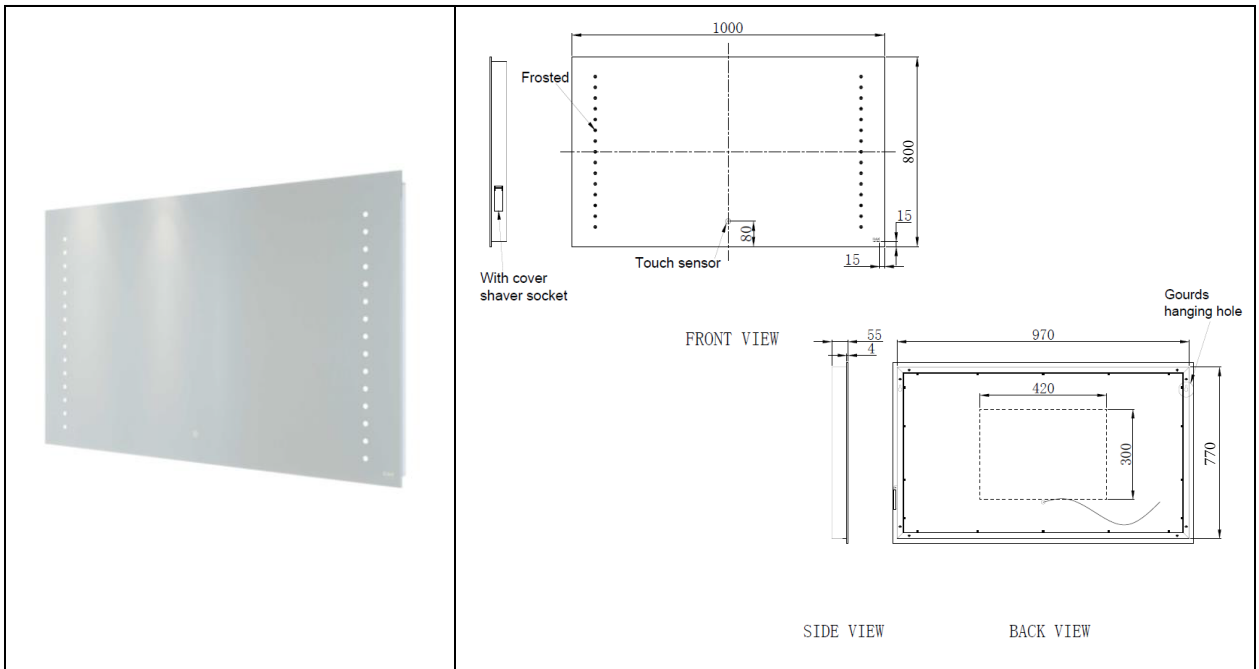

RAK-Hestia

Illuminated Mirror| Landscape

RAK
CERAMICS

Dimensions: 1000w x 55d x 800h

Touch Sensor Switch: Yes

Shaving Socket: Yes

Demister Pad: Yes

LED Lighting: Yes

Mains Powered: Yes

Rated: IP44

Code: RAKHES5003

Warranty: 2 Years

Weight: 12.0 KG

Dimensions: All Dimensions in mm tolerance $\pm 5\%$ for below 200mm and $\pm 3\%$ for above 200mm.

Note: Due to a continuing development programme to improve design and performance the manufacturer reserves all rights to vary specifications without prior information.