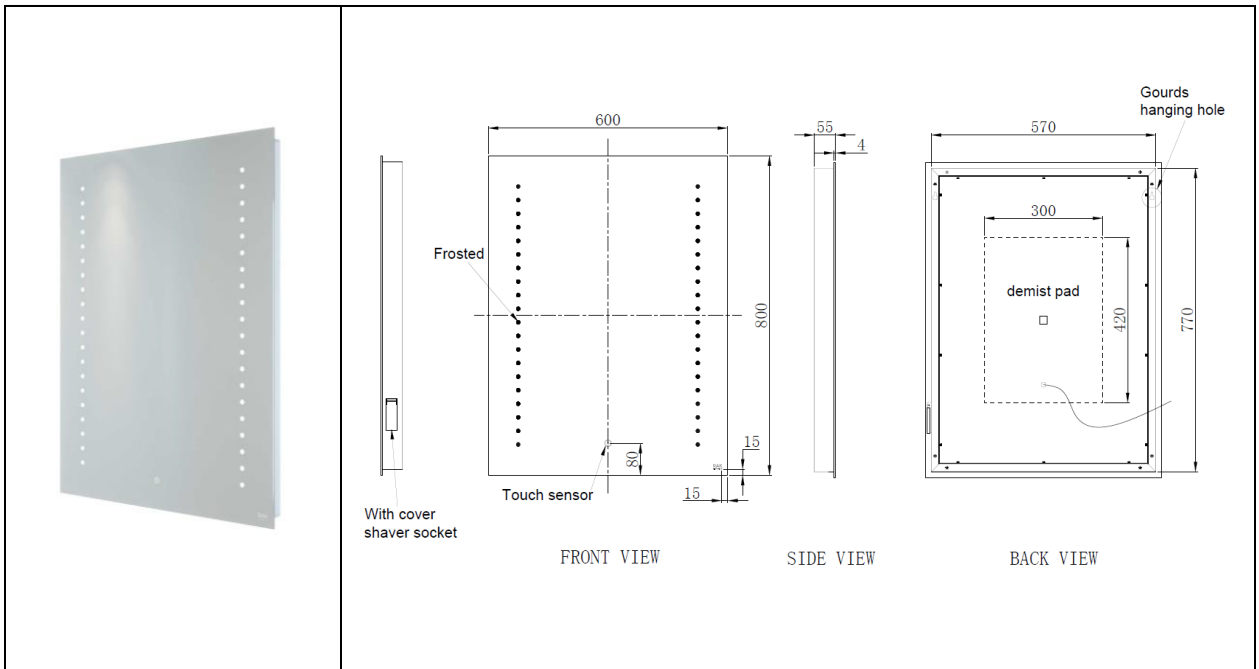

RAK-Hestia

Illuminated Mirror | Portrait

RAK
CERAMICS

Dimensions: 600w x 55d x 800h

Touch Sensor Switch: Yes

Shaving Socket: Yes

Demister Pad: Yes

LED Lighting: Yes

Mains Powered: Yes

Rated: IP44

Code: RAKHES5002

Warranty: 2 Years

Weight: 10.0 KG

Dimensions: All Dimensions in mm tolerance $\pm 5\%$ for below 200mm and $\pm 3\%$ for above 200mm.

Note: Due to a continuing development programme to improve design and performance the manufacturer reserves all rights to vary specifications without prior information.