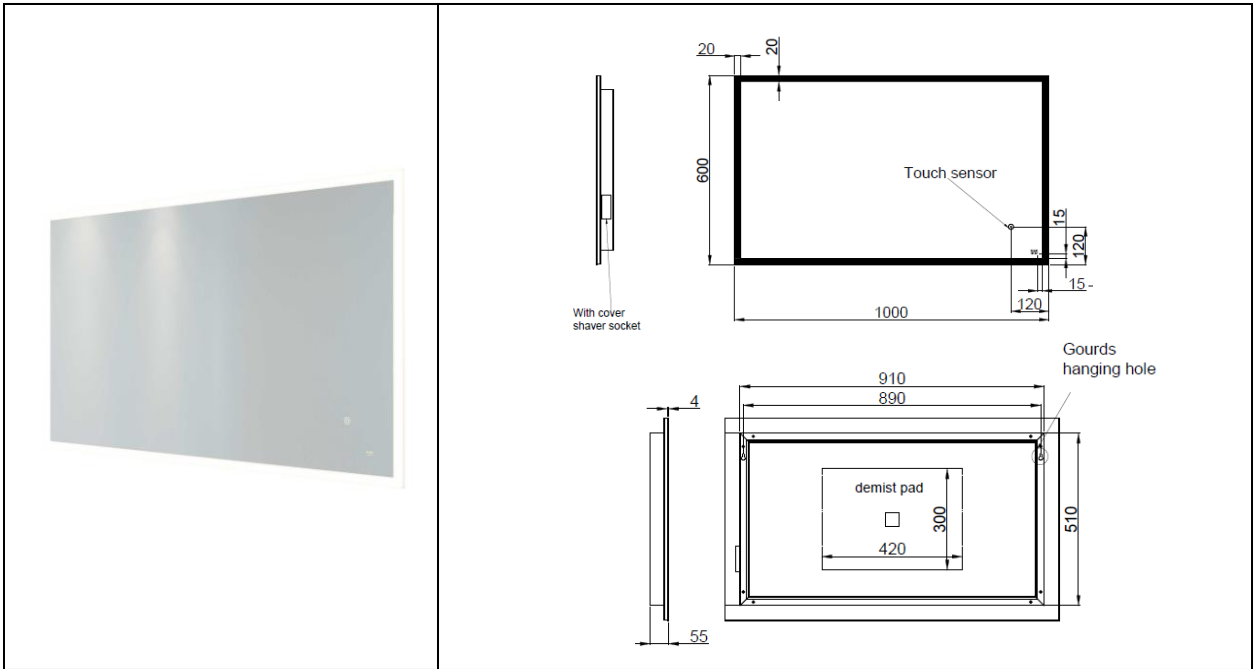

**RAK-Cupid**  
Illuminated Mirror | Landscape

**RAK**  
CERAMICS

**Dimensions:** 1000w x 55d x 600h

**Touch Sensor Switch:** Yes

**Shaving Socket:** Yes

**Demister Pad:** Yes

**LED Lighting:** Yes

**Mains Powered:** Yes

**Rated:** IP44

**Code:** RAKCUP5003

**Warranty:** 2 Years

**Weight:** 12.0 KG

Dimensions: All Dimensions in mm tolerance  $\pm 5\%$  for below 200mm and  $\pm 3\%$  for above 200mm.

Note: Due to a continuing development programme to improve design and performance the manufacturer reserves all rights to vary specifications without prior information.