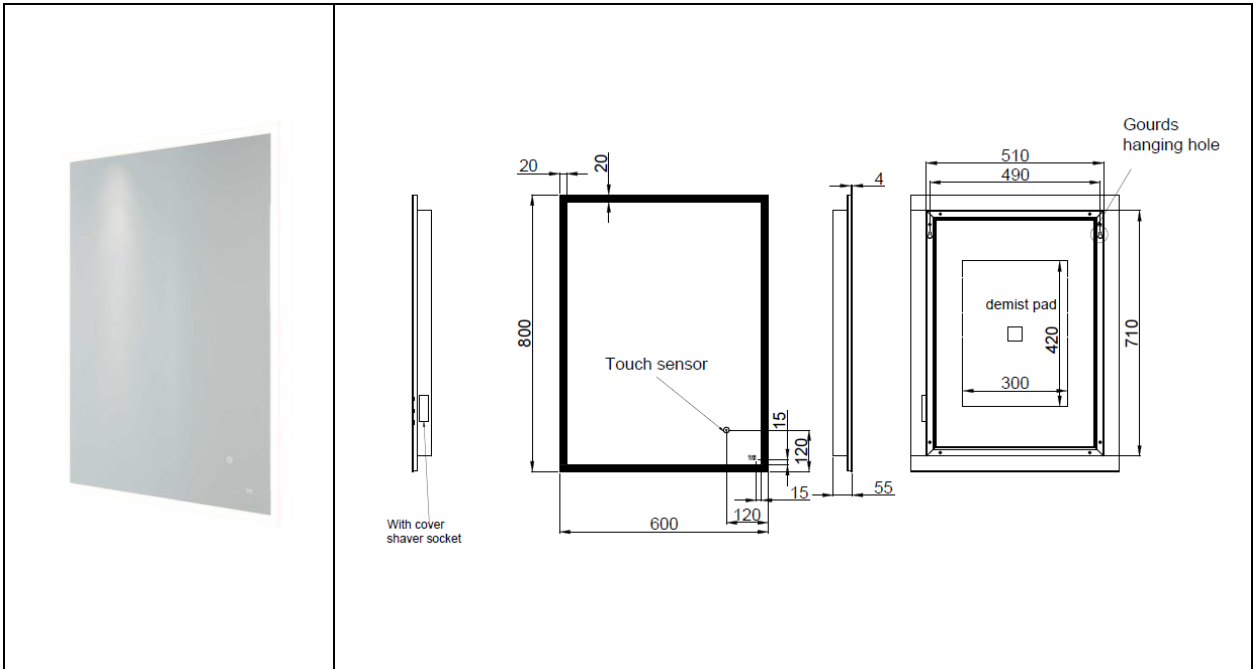

RAK-Cupid
Illuminated Mirror | Portrait

RAK
CERAMICS

Dimensions:	600w x 55d x 800h
Touch Sensor Switch:	Yes
Shaving Socket:	Yes
Demister Pad:	Yes
LED Lighting:	Yes
Mains Powered:	Yes
Rated:	IP44
Code:	RAKCUP5002
Warranty:	2 Years
Weight:	10.0 KG

Dimensions: All Dimensions in mm tolerance $\pm 5\%$ for below 200mm and $\pm 3\%$ for above 200mm.

Note: Due to a continuing development programme to improve design and performance the manufacturer reserves all rights to vary specifications without prior information.