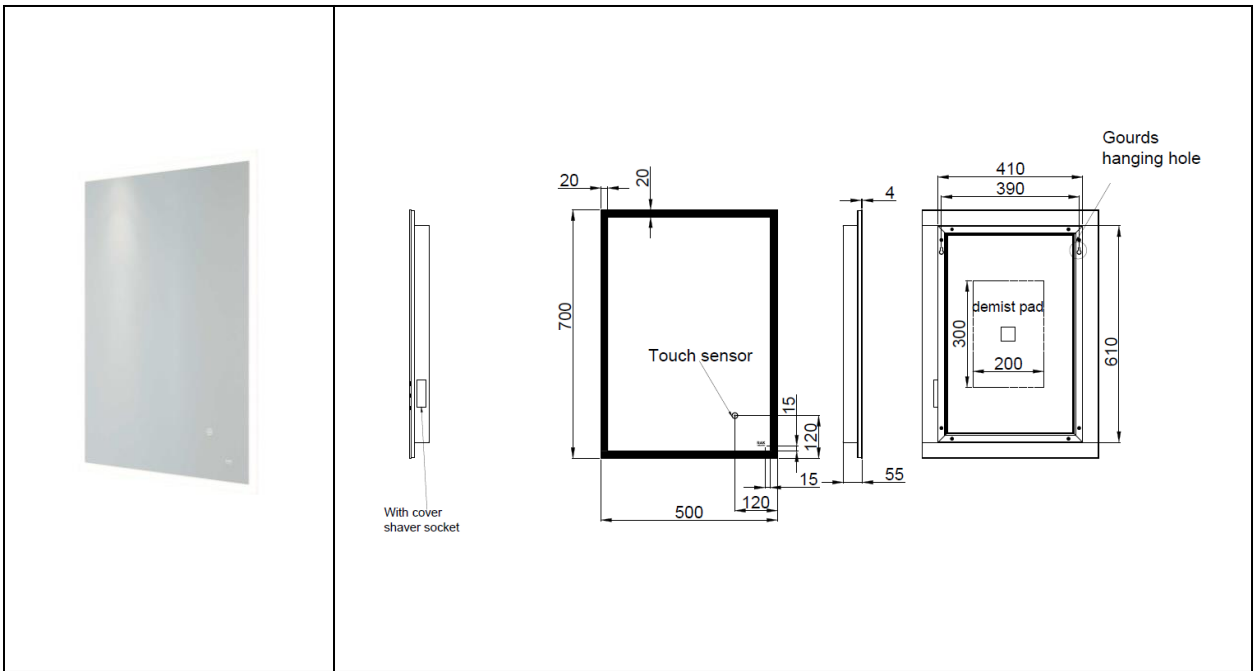

RAK-Cupid
Illuminated Mirror | Portrait

RAK
CERAMICS

Dimensions:	500w x 55d x 700h
Touch Sensor Switch:	Yes
Shaving Socket:	Yes
Demister Pad:	Yes
LED Lighting:	Yes
Mains Powered:	Yes
Rated:	IP44
Code:	RAKCUP5001
Warranty:	2 Years
Weight:	7.8 KG

Dimensions: All Dimensions in mm tolerance $\pm 5\%$ for below 200mm and $\pm 3\%$ for above 200mm.

Note: Due to a continuing development programme to improve design and performance the manufacturer reserves all rights to vary specifications without prior information.