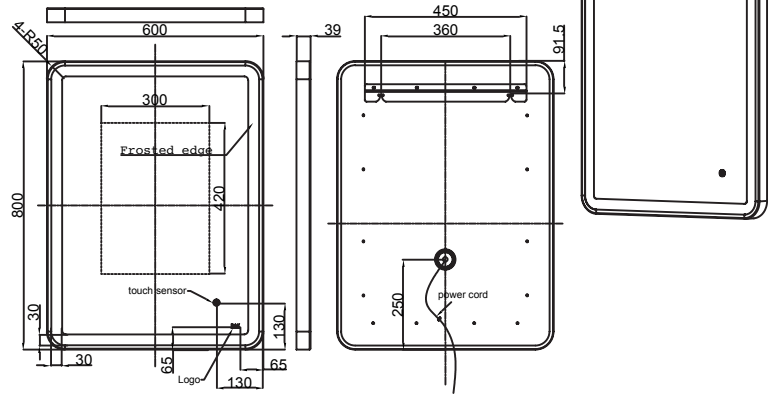

# RAK-ART SOFT

Mirror

**RAK**  
CERAMICS

**Dimensions:**

600W X 39D X 800H

**Colour:**

Matt Black (MB)

**Code:**

RAKARTSFMB5002

**Warranty:**

2 Years

**Weight:**

Dimension: All Dimensions in mm tolerance  $\pm 5\%$  for below 200mm and  $\pm 3\%$  for above 200mm.  
Note: Due to a continuing development programme to improve design and performance the manufacturer reserves all rights to vary specifications without prior information.  
Please note all accessories are for photographic use only.