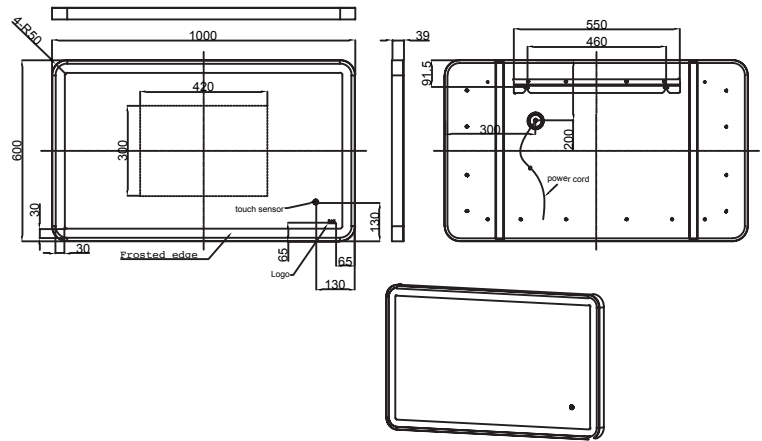

RAK-ART SOFT

Mirror

RAK
CERAMICS

Dimensions:

1000W X 39D X 600H

Colour:

Chrome (CP)

Code:

RAKARTSFCP5003

Warranty:

2 Years

Weight:

Dimension: All Dimensions in mm tolerance $\pm 5\%$ for below 200mm and $\pm 3\%$ for above 200mm.
Note: Due to a continuing development programme to improve design and performance the manufacturer reserves all rights to vary specifications without prior information.
Please note all accessories are for photographic use only.